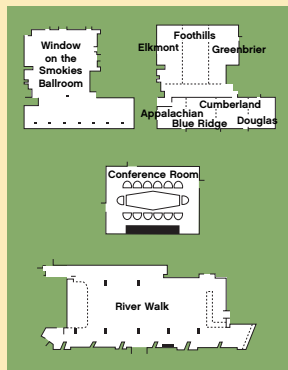

SALES AND MARKETING

240 River Road
Gatlinburg, TN 37738
tel: 865-436-5161 fax: 865-436-7219
toll free: 1-800-521-3523
website: www.riverterrace.com
e-mail: danielle_webb@wgresorts.com