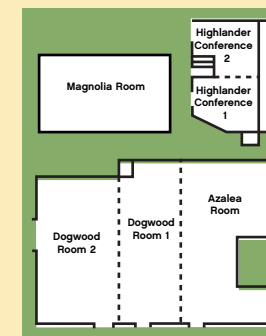

Meeting Rooms	Dimensions	Square Ft.	Ceiling Ht.	Classroom	Theater	Banquet	Reception
Dogwood rm 1	56x25	1400	0	0	145	96	220
Dogwood rm 2	50x25	1250	10	75	125	96	200
Azalea Room	56x35	1960	10	125	205	190	250
Azalea Rm & Dogwood Rm	85x50/56	4610	10	280	550	450	660
Highlander - Conference 1	35x23	805	9	40	60	50	60
Highlander - Conference 2	25x23	575	9	27	40	30	40
Highlander Conf 1&2	60x23	1380	9	70	120	80	100
River Deck	120x30	3600	12	N/A	N/A	350	500
Outdoor Pool	120x60	7200	open	N/A	N/A	350	300
Indoor Pool	120x65	7800	34	N/A	N/A	100	200
Magnolia Room	64x42	2700	9'-6"	120	250	200	200