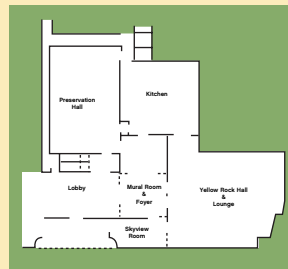

Riverside Motor Lodge

The Riverside Motor Lodge is located on the main street in the center of downtown Gatlinburg. Meeting and banquet facilities are available for groups up to 400 people.

- 80 Rooms
- Private balconies
- King and queen beds
- Refrigerators
- Handicap Accessible
- Free Coffee in Lobby
- Free Parking
- Heated outdoor pool
- Fax Machine
- Catering services on-site

SALES AND MARKETING

715 Parkway
Gatlinburg, TN 37738
tel: 865-436-4194 fax: 865-436-6460
toll free: 1-800-887-2323
website: www.riversidehotels.com
e-mail: rsmkgatlinburg@yahoo.com

Meeting Rooms	Dimensions	Square Ft.	Ceiling Ht.	Classroom	Theater	Banquet	Reception
Preservation Hall	45x70	3150	13	220	400	224	350
Yellow Rock Hall	40x80	3200	8	220	400	224	350
Skyview Room	19x37	703	13	20	50	24	40
Hideaway Lounge	22x76	1672	8	40	100	66	90
Promenade Room	31x53	1643	8	40	100	66	90

Best Western Twin Islands

- All Rooms Overlook Mtn. Streams • Handicap Accessible • Coffee Makers and Refrigerators
- Jacuzzis • Fireplaces • Full and King Beds • Outdoor Pool and Playground