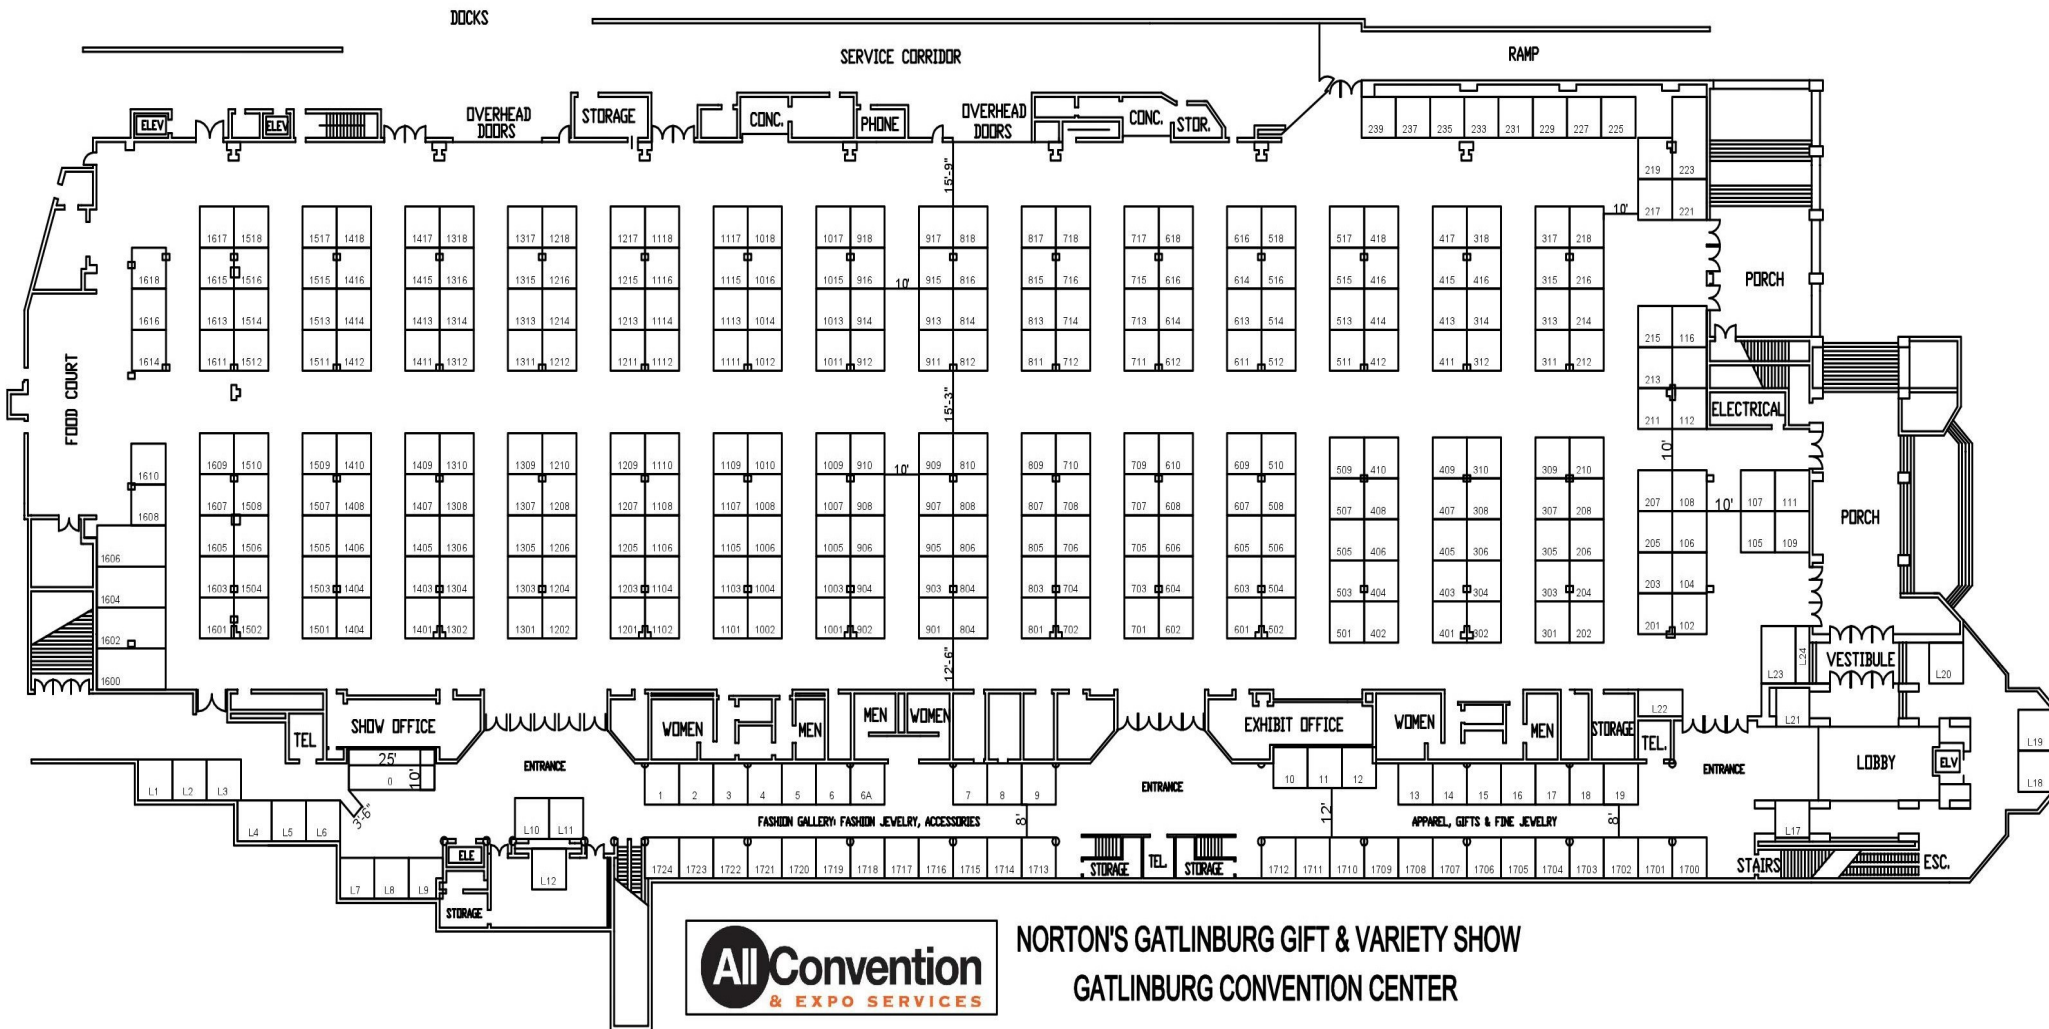

NORTON'S GATLINBURG GIFT & VARIETY SHOW
GATLINBURG CONVENTION CENTER